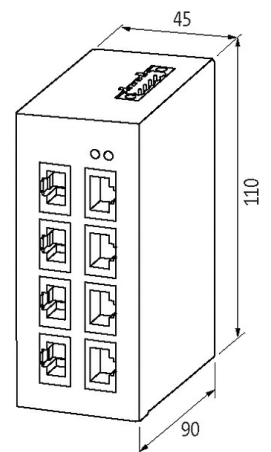

TREE 8TX METAL - UNMANAGED SWITCH - 8 PORTS

8 port unmanaged switch
(UL-Listed)

Connection cables are in the online shop under "Connection Technology".

Illustration

Product may differ from Image

Approvals**Connections**

Fieldbus	8× RJ45
Supply	Spring clamp plug-in terminal: 0.2...2.5 mm ²

General data

Protection	IP50
Housing	Metal black
Mounting method	DIN-rail mountable TH35 (EN 60715)
Temperature range	-10...+70 °C (storage temperature -40...+85 °C)
Dimensions H×W×D	110×45.3×89.6 mm